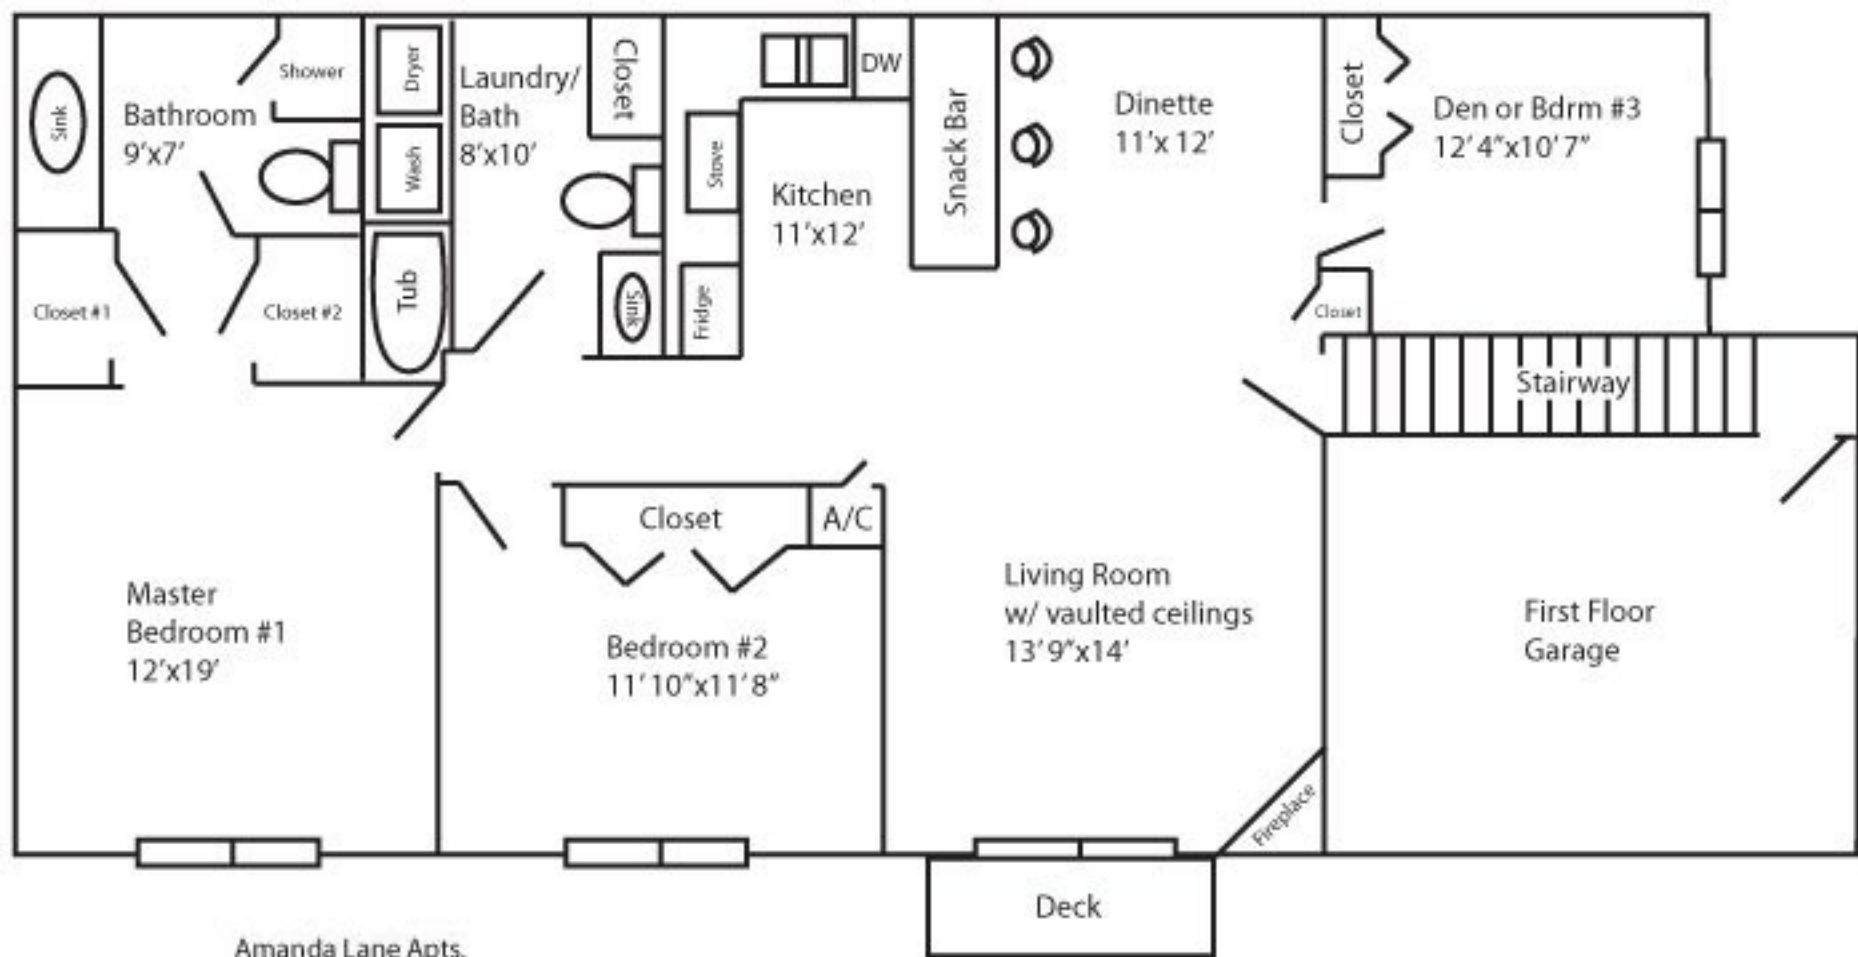

Amanda Lane Apts.
Three Bedroom/One Bathroom Upper
Approx. 1,200 Sq. Ft.

Amanda Lane Apts.
Three Bedroom/Two Bathroom Upper
Approx. 1,200 Sq. Ft.